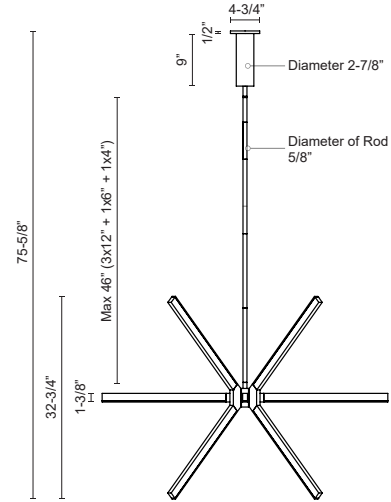

SIRIUS
CH14348
CHANDELIERS

PROJECT

SPECIFICATION DETAILS

Fixture Dimensions	L46-1/8" x W46-1/8" x H32-3/4"
Light Source	LED with DC Driver
Wattage	48W
Total Lumens	3672lm
Delivered Lumens	BK-2478lm; BN-3794lm; WH-4170lm;
Voltage	120V
Color Temperature	3000K
CRI (Ra)	90CRI
Optional Color Temps	2700K - 5000K Available, Minimum Order Quantities Apply
LED Rated Life	50,000 hours
Dimming	100% - 10%, TRIAC or ELV Dimmer (Not Included)
Diffuser Details	White Acrylic Diffuser
Adjustable	Yes
Rod Length	46" Max (3x12" + 1x6" + 1x4")
Minimum Hang Height	48"
Sloped Ceiling Adaptable	Yes, Up to 45 Degrees
Location	Dry
Canopy Dimensions	D4-3/4" x H9"
Paint Finish	BG01; BK02; BN02; WH02;

* For custom options, consult factory for details.

* For warranty information, please visit www.kuzcolighting.com/warranty

DESCRIPTION

Sirius' array of elements emanate from a single point in a starburst of light. A visual statement that draws the eye as the burnished finish interplays with the light, revealing shifting highlights and shadows. Contemporary and decorative.

COMMENT

KUZCO

CANADA: 19054 28TH AVENUE - SURREY, BC V3Z 6M3
USA: 3035 E. LONE MOUNTAIN ROAD - LAS VEGAS, NV 89081

WWW.KUZCOLIGHTING.COM

© 2018 KUZCO LIGHTING. ALL RIGHTS RESERVED.