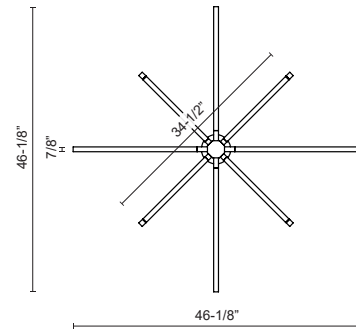

SIRIUS
CH14348
CHANDELIERS

PROJECT

SPECIFICATION DETAILS

Fixture Dimensions	L46-1/8" x W46-1/8" x H32-3/4"
Light Source	LED with DC Driver
Wattage	48W
Total Lumens	3672lm
Delivered Lumens	BK-2478lm; BN-3794lm; WH-4170lm;
Voltage	120V
Color Temperature	3000K
CRI (Ra)	90CRI
Optional Color Temps	2700K - 5000K Available, Minimum Order Quantities Apply
LED Rated Life	50,000 hours
Dimming	100% - 10%, TRIAC or ELV Dimmer (Not Included)
Diffuser Details	White Acrylic Diffuser
Adjustable	Yes
Rod Length	46" Max (3x12" + 1x6" + 1x4")
Minimum Hang Height	48"
Sloped Ceiling Adaptable	Yes, Up to 45 Degrees
Location	Dry
Canopy Dimensions	D4-3/4" x H9"
Paint Finish	BG01; BK02; BN02; WH02;

* For custom options, consult factory for details.

* For warranty information, please visit www.kuzcolighting.com/warranty

DESCRIPTION

Sirius' array of elements emanate from a single point in a starburst of light. A visual statement that draws the eye as the burnished finish interplays with the light, revealing shifting highlights and shadows. Contemporary and decorative.

COMMENT

KUZCO

CANADA: 19054 28TH AVENUE - SURREY, BC V3Z 6M3
USA: 3035 E. LONE MOUNTAIN ROAD - LAS VEGAS, NV 89081

WWW.KUZCOLIGHTING.COM

© 2018 KUZCO LIGHTING. ALL RIGHTS RESERVED.